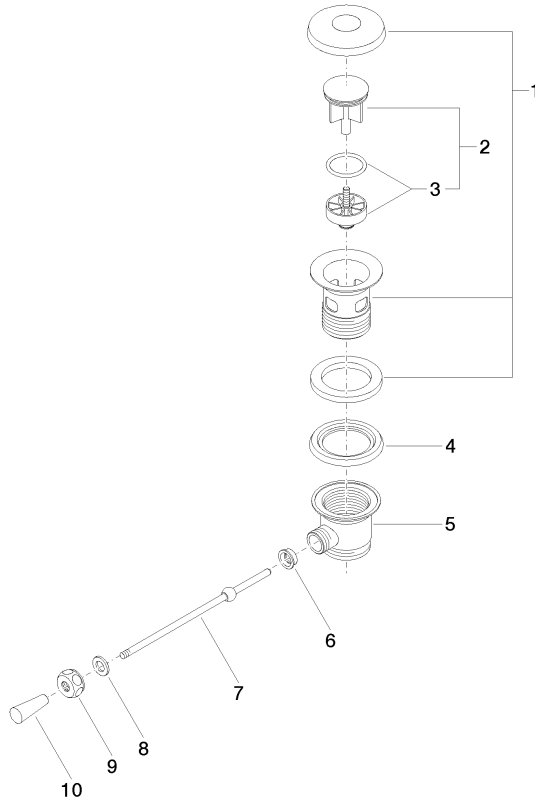

Basin Waste 1 1/4" - Brushed Durabronze (23kt Gold)

IMO

10 300 970

- length of knee lever 185 mm

Only suitable for basins with an overflow.

Fits: IMO, LULU, MADISON, MEM, TARA, CL.1, LISSÉ, VAIA, META, CYO

	Brushed Durabronze (23kt Gold)	10 300 970-28
	Chrome	10 300 970-00
	Brushed Platinum	10 300 970-06
	Platinum	10 300 970-08
	Durabronze (23kt Gold)	10 300 970-09
	Dark Chrome	10 300 970-19
	Light Gold	10 300 970-26
	Brushed Light Gold	10 300 970-27
	Matte Black	10 300 970-33
	Brushed Bronze	10 300 970-42
	Brushed Champagne (22kt Gold)	10 300 970-46
	Champagne (22kt Gold)	10 300 970-47
	Brushed Chrome	10 300 970-93
	Brushed Dark Platinum	10 300 970-99

10 300 970

10 300 970

Parts for other finishes can be found here: [Chrome](#)

Spare parts list

No.	Item Number	Name	Quantity used	Delivery time
1	90 11 01 026 00-28	cup	1	20
2	04 31 20 016 00-28	plug	1	-
Spare part can no longer be ordered, please order the replacement item				
3	04 28 10 026 00 90	accessories	1	2
4	09 14 03 025 90	seal	1	2
5	09 11 01 023-28	cup	1	20
6	09 14 05 040 90	seal	1	2
7	09 31 09 055-28	pull-rod	1	20
8	09 30 11 049 90	disc	1	2
9	09 23 30 003-28	nut	1	20
10	09 20 01 040-28	handle	1	20