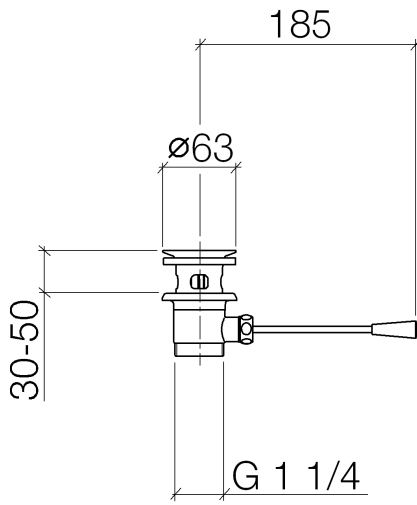

Basin Waste 1 1/4" - Brushed Durabronze (23kt Gold)

IMO

10 300 970

- length of knee lever 185 mm

Only suitable for basins with an overflow.

Fits: IMO, LULU, MADISON, MEM, TARA, CL.1, LISSÉ, VAIA, META, CYO

	Brushed Durabronze (23kt Gold)	10 300 970-28
	Chrome	10 300 970-00
	Brushed Platinum	10 300 970-06
	Platinum	10 300 970-08
	Durabronze (23kt Gold)	10 300 970-09
	Dark Chrome	10 300 970-19
	Light Gold	10 300 970-26
	Brushed Light Gold	10 300 970-27
	Matte Black	10 300 970-33
	Brushed Bronze	10 300 970-42
	Brushed Champagne (22kt Gold)	10 300 970-46
	Champagne (22kt Gold)	10 300 970-47
	Brushed Chrome	10 300 970-93
	Brushed Dark Platinum	10 300 970-99

10 300 970

10 300 970

Parts for other finishes can be found here: [Chrome](#)

Spare parts list

No.	Item Number	Name	Quantity used	Delivery time
1	90 11 01 026 00-28	cup	1	20
2	04 31 20 016 00-28	plug	1	-
Spare part can no longer be ordered, please order the replacement item				
3	04 28 10 026 00 90	accessories	1	2
4	09 14 03 025 90	seal	1	2
5	09 11 01 023-28	cup	1	20
6	09 14 05 040 90	seal	1	2
7	09 31 09 055-28	pull-rod	1	20
8	09 30 11 049 90	disc	1	2
9	09 23 30 003-28	nut	1	20
10	09 20 01 040-28	handle	1	20